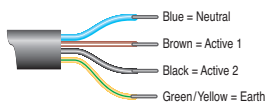

Type of cable

230 V / 50 Hz
230 V / 50 Hz
4 threads by wire