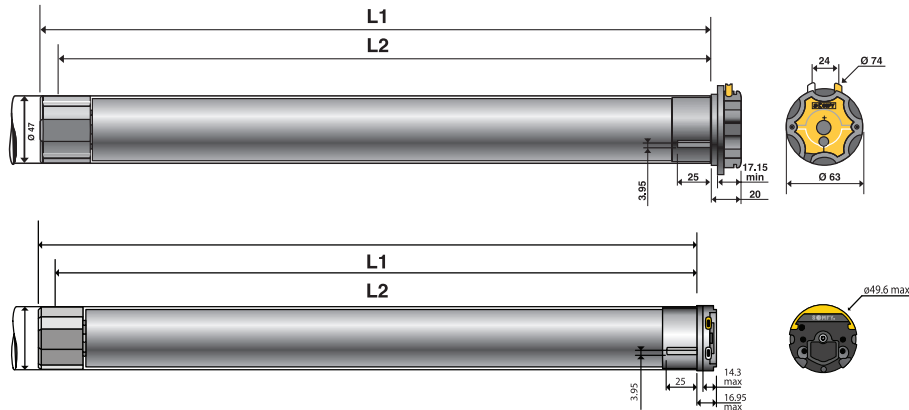

CHARACTERISTICS

Supply voltage	100-240 V AC / 50/60 Hz
Degree of protection	IP 44
Operating temperature	-20 to 70°C
Protection class	Class I
Limit switch unit	Rapid and Progressive
Conformity	www.somfy.com/ce

Performance

Nominal voltage	230 V / 50 Hz								120 V / 60 Hz				100 V / 50-60 Hz			220 V / 60 Hz							
	Torque (Nm)	4	4	6	6	8	10	10	15	4	6	10	15	5	10	15	3	5	6	8	9	12	14
Speed (rpm)	32	54	32	54	17	32	54	32	38	38	38	38	32 / 38	32 / 38	32 / 38	38	38	20	20	64	38	20	
End-limit unit versions available	RA PA RH	RA PA RH	RA PA RH	RA PA RH	RA PA RH	RA PA RH	RA PA RH	RA PA RH	RA PA RH	RA PA RH	RA PA RH	RA PA RH	RA PA RH	RA PA RH	RA PA RH	RA PA RH	RA PA RH	RA PA RH	RA PA RH	RA PA RH	RA PA RH		

Dimensions

L1 (mm)	505	525	525	555	505	555	605	605	505	525	555	605	505	555	605	505	525	505	525	605	-	525
L2 (mm)	490	510	510	540	490	540	590	590	490	510	540	590	490	540	590	490	510	490	510	510	-	510

Type of cable

230 V / 50 Hz
230 V / 50 Hz
4 threads by wire

120 V / 60 Hz
120 V / 50-60 Hz
4 threads by wire

Changer le Brown en Red